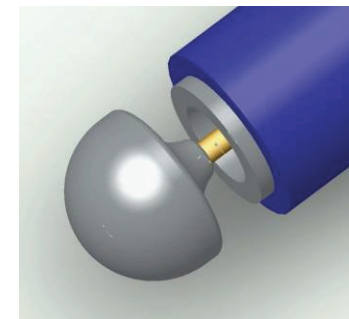

DISPOSABLE Filter Integrated APC (FiAPC®) Probes

FiAPC® Flexible Probes

20132-213	FiAPC Straight Fire Probe - O.D. 1.5 mm - Length 150 cm*	10/Bx
20132-214	FiAPC Straight Fire Probe - O.D. 2.3 mm - Length 220 cm	10/Bx
20132-216	FiAPC Straight Fire - O.D. 2.3 mm - Length 300 cm**	10/Bx
20132-215	FiAPC Straight Fire Probe - O.D. 3.2 mm - Length 220 cm	10/Bx
20132-217	FiAPC Side Fire Probe - O.D. 2.3 mm - Length 220 cm	10/Bx
20132-218	FiAPC Circumferential Probe - O.D. 2.3 mm - Length 220 cm	10/Bx
20132-219	FiAPC Probe – O.D. 1.5 mm - Length 300 cm**	10/Bx

•Most often used with Bronchoscopes

**Length used with Enteroscopes

Unique specifications

Erbe USA, Inc.
 2225 Northwest Parkway
 Marietta, GA 30067
 800.778.3723
 URL: www.erbe-usa.com
 Email: info@erbe-usa.com