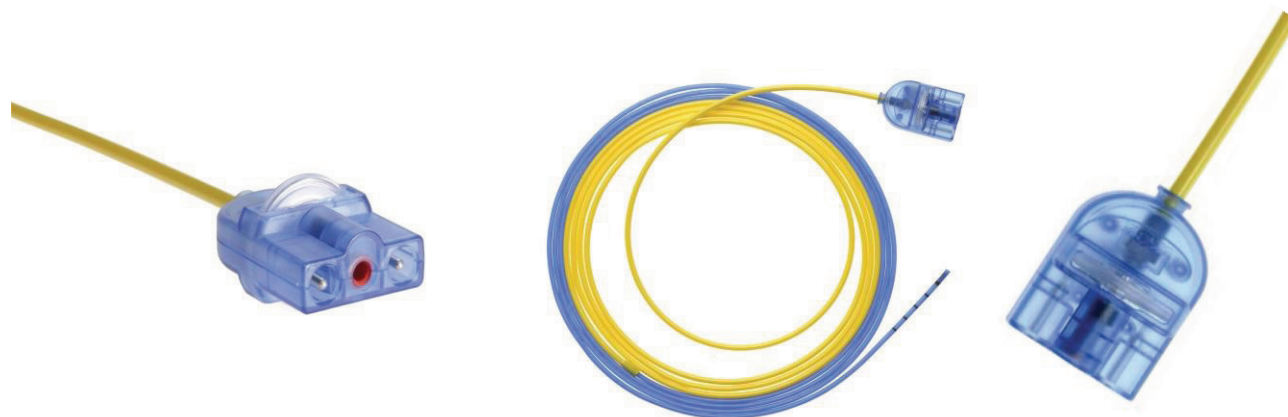

DISPOSABLE Filter Integrated APC (FiAPC®) Probes

FiAPC® Flexible Probes

20132-213	FiAPC Straight Fire Probe - O.D. 1.5 mm - Length 150 cm*	10/Bx
20132-214	FiAPC Straight Fire Probe - O.D. 2.3 mm - Length 220 cm	10/Bx
20132-216	FiAPC Straight Fire - O.D. 2.3 mm - Length 300 cm**	10/Bx
20132-215	FiAPC Straight Fire Probe - O.D. 3.2 mm - Length 220 cm	10/Bx
20132-217	FiAPC Side Fire Probe - O.D. 2.3 mm - Length 220 cm	10/Bx
20132-218	FiAPC Circumferential Probe - O.D. 2.3 mm - Length 220 cm	10/Bx
20132-219	FiAPC Probe – O.D. 1.5 mm - Length 300 cm**	10/Bx

•Most often used with Bronchoscopes

**Length used with Enteroscopes

Unique specifications

Erbe USA, Inc.
 2225 Northwest Parkway
 Marietta, GA 30067
 800.778.3723
 URL: www.erbe-usa.com
 Email: info@erbe-usa.com